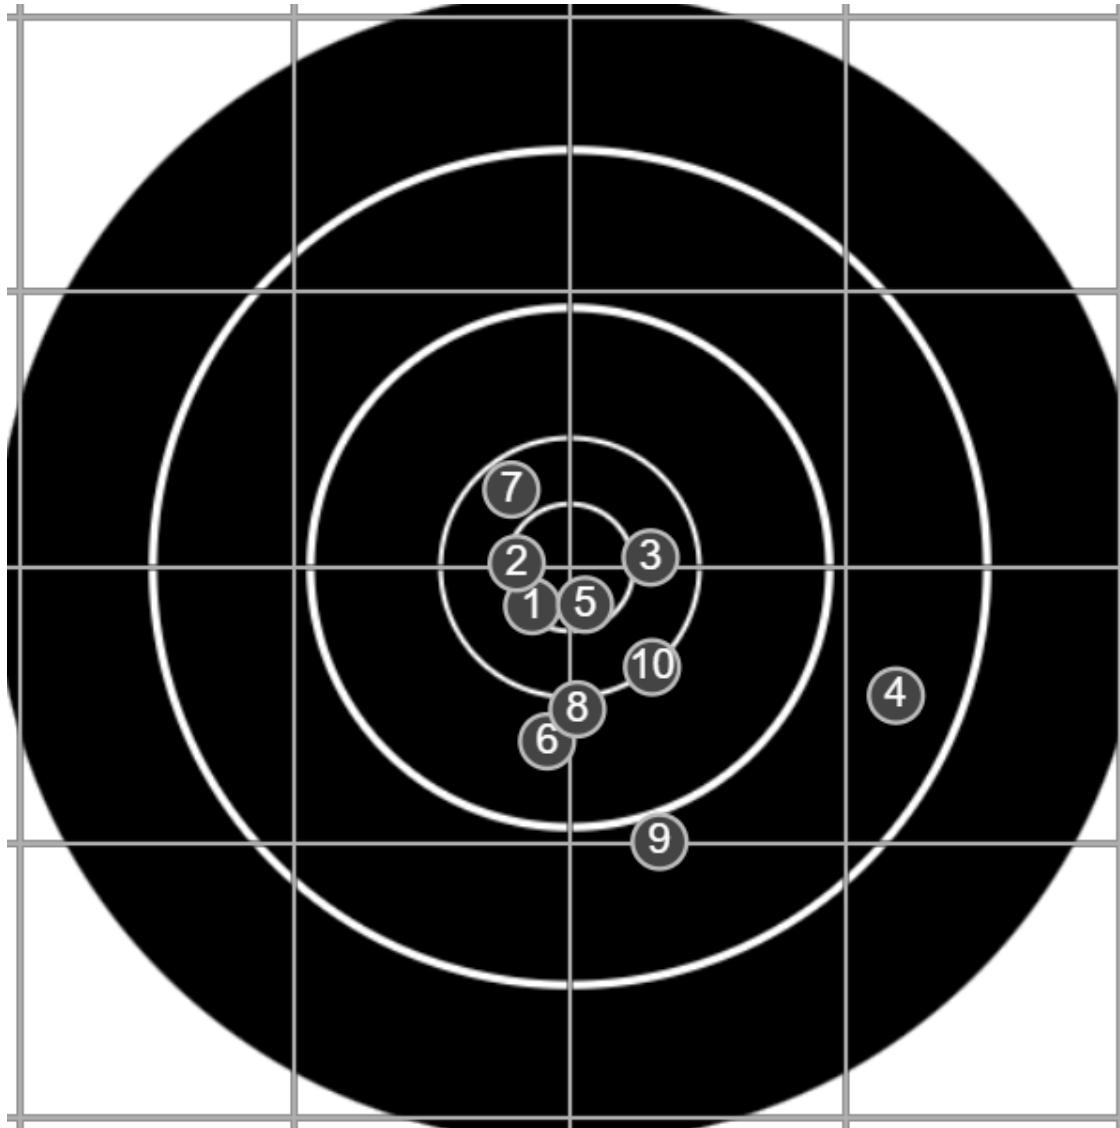

**SILVER MOUNTAIN TARGETS**  
Made in Canada

true  
3/8/2025  
1:50:36 PM

**BRC Club Shoot**  
Series 3  
900 Yards

**BRC T6 [-64]**  
AU-LR

Group: 421.9 mm  
(372.0w x 340.3h)

(Iron)  
**Shooter**  
Graeme Bright[m01]

**48.6**

**FINAL**  
v: 1538, sd: 15.2

#	fps	score
10	1519	V
9	1525	4
8	1530	5
7	1553	V
6	1533	5
5	1530	SV
4	1534	4
3	1535	V
2	1545	SV
1	1574	SV
S1	1513	(2)

**SILVER MOUNTAIN TARGETS**  
Made in Canada

true  
3/8/2025  
2:58:33 PM

**BRC Club Shoot**  
Series 3  
900 Yards

**BRC T6 [-65]**  
AU-LR

Group: 766.5 mm  
(765.9w x 140.5h)

(Iron)  
**Shooter**  
Graeme Bright[m01]

**48.4**

**FINAL**  
v: 1532, sd: 11.2

#	fps	score
10	1521	5
9	1526	5
8	1549	3
7	1516	V
6	1529	5
5	1536	5
4	1517	V
3	1549	V
2	1533	5
1	1538	V
S1	1512	(4)